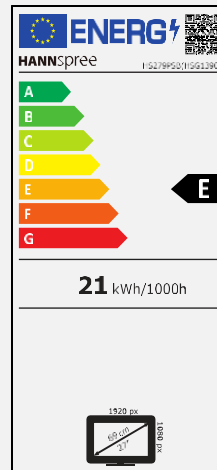

Display Size	68,6cm / 27" Diagonal
Panel Type	TFT – LED Backlight
Aspect Ratio	16:9
Resolution (H x V)	1920 x 1080 Full HD
Brightness	250cd/m²
Contrast (Typ.)	1.000:1 (Typical)
Contrast (Active)	10.000.000:1 (Active)
Viewing Angle L/R; U/D	178° H – 178° V (CR >10)
Response Time	5 msec
Pixel Pitch	0,3114 (H) x 0,3114 (V) mm
Panel Surface	Anti-Glare
Display Colors	16.7M Colors
Horizontal Frequency	31 ~ 83 kHz
Vertical Frequency	56 ~ 75 Hz
Max Display Frequency	1920 x 1080 @ 60Hz
Input 1	D-Sub (VGA)
Input 2	HDMI 1.4
Input 3	DP 1.1
Buil-in Speakers	Yes, 2W x 2; Earphone Jack
Power Consumption	On: 21W; Stand-by: 0,3W; Off: 0,3W
AC Power Range	AC 100 ~ 240 Volt; 50 ~ 60 Hz
Product Dimensions	614 x 181,6 x 442,5 mm with Stand (W x D x H) 614 x 41,3 x 357 mm without Stand (W x D x H)
Packing Dimensions	702 x 102 x 442 mm (W x D x H)
Net / Gross Weight	4,2 Kg / 6 Kg
Bezel & Color Plan	Arm / Base / Decorative Strip: Titanium Gray. Rear Cover: Black texture, Aluminum stream-lined bezel.

VESA Mounting	75 x 75 mm
Monitor Stand	Normal Stand
Tilt / Kensington Lock	-5° ~ 15° / Yes
Pivot / Swivel	- / -
Controls	Power Button and 5 navigation keys
Color	Warm, Natural, Cool, Bluish, sRGB, User Mode
Preset Mode	Standard, Game, Movie, Web, Text Modes
On Screen Display	14 OSD Languages
Accessory	Power Cable (1,5m); HDMI Cable (1,5m); Warranty Card; Quick Start Guide
Other Features	Flicker Free Low Blue Light Mode

Supplier's Name	HANNspree
Model Name	HS279PSB
Energy efficiency class for standard Dynamic Range (SDR)	E
Annual Energy Power Consumption (kWh/1000h)	21 kWh/1000h
On mode power demand for Standard Dynamic Range (SDR)	21 W
Off mode power demand (W)	0,3 W
Standby mode power demand (W)	0,3 W
Screen Diagonal (cm / inches)	68,6cm / 27"
Resolution	1920 x 1080

PART. NO.:
HS 279 PSB

4 711404 022807 >