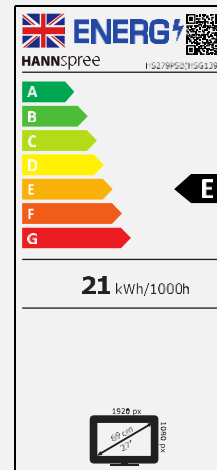

Display Size	68,6cm / 27" Diagonal
Panel Type	TFT – LED Backlight
Aspect Ratio	16:9
Resolution (H x V)	1920 x 1080 Full HD
Brightness	250cd/m²
Contrast (Typ.)	1.000:1 (Typical)
Contrast (Active)	10.000.000:1 (Active)
Viewing Angle L/R; U/D	178° H – 178° V (CR >10)
Response Time	5 msec
Pixel Pitch	0,3114 (H) x 0,3114 (V) mm
Panel Surface	Anti-Glare
Display Colors	16.7M Colors
Horizontal Frequency	31 ~ 83 kHz
Vertical Frequency	56 ~ 75 Hz
Max Display Frequency	1920 x 1080 @ 60Hz
Input 1	D-Sub (VGA)
Input 2	HDMI 1.4
Input 3	DP 1.1
Buil-in Speakers	Yes, 2W x 2; Earphone Jack
Power Consumption	On: 21W; Stand-by: 0,3W; Off: 0,3W
AC Power Range	AC 100 ~ 240 Volt; 50 ~ 60 Hz
Product Dimensions	614 x 181,6 x 442,5 mm with Stand (W x D x H) 614 x 41,3 x 357 mm without Stand (W x D x H)
Packing Dimensions	702 x 102 x 442 mm (W x D x H)
Net / Gross Weight	4,2 Kg / 6 Kg
Bezel & Color Plan	Arm / Base / Decorative Strip: Titanium Gray. Rear Cover: Black texture, Aluminum stream-lined bezel.

VESA Mounting	75 x 75 mm
Monitor Stand	Normal Stand
Tilt / Kensington Lock	-5° ~ 15° / Yes
Pivot / Swivel	- / -
Controls	Power Button and 5 navigation keys
Color	Warm, Natural, Cool, Bluish, sRGB, User Mode
Preset Mode	Standard, Game, Movie, Web, Text Modes
On Screen Display	14 OSD Languages
Accessory	Power Cable (1,5m); HDMI Cable (1,5m); Warranty Card; Quick Start Guide
Other Features	Flicker Free Low Blue Light Mode

Supplier's Name	HANNspree
Model Name	HS279PSB
Energy efficiency class for standard Dynamic Range (SDR)	E
Annual Energy Power Consumption (kWh/1000h)	21 kWh/1000h
On mode power demand for Standard Dynamic Range (SDR)	21 W
Off mode power demand (W)	0,3 W
Standby mode power demand (W)	0,3 W
Screen Diagonal (cm / inches)	68,6cm / 27"
Resolution	1920 x 1080

PART. NO.:
HS 279 PSB

4 711404 022807 >